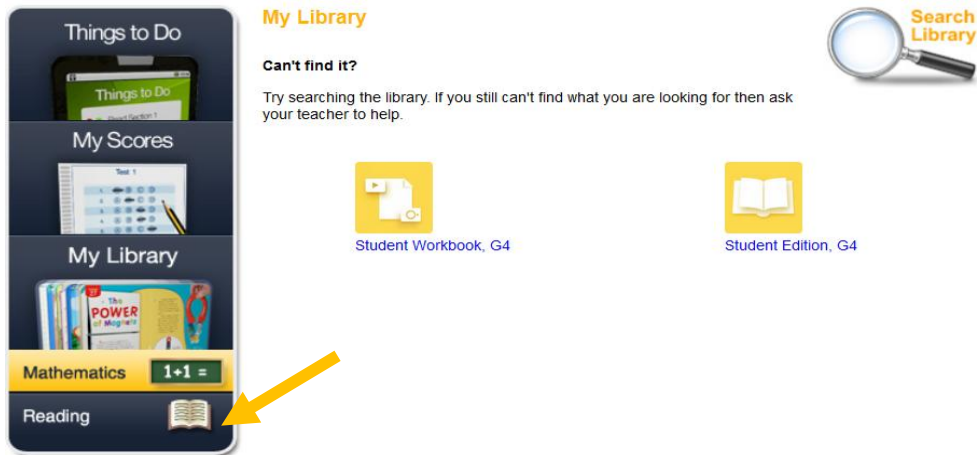

User Name: [ ]

Password: [ ]

Log In

Note: You may have to fill in this information...but if you click "Remember my school" you will only have to do this once.

2) You will see this screen next:

- **For Assignments and Assessment** go to "Things to Do"
- **For Assignment and Assessment results** go to "My Scores"
- **For Resources** such as the Student Book, Student Magazine or Reader's Notebook (spelling, etc.) go to "My Library"

3) When you click on “My Library” you will see resources available to you in

math...to access Reading resources click “reading”.

These are the resources available to you in Reading:

- Click Journeys Student Book to access stories from Units 1-5
- Click Journeys Magazine to access stories from Unit 6
- Click Reader Notebook for student workbook (spelling, etc.)